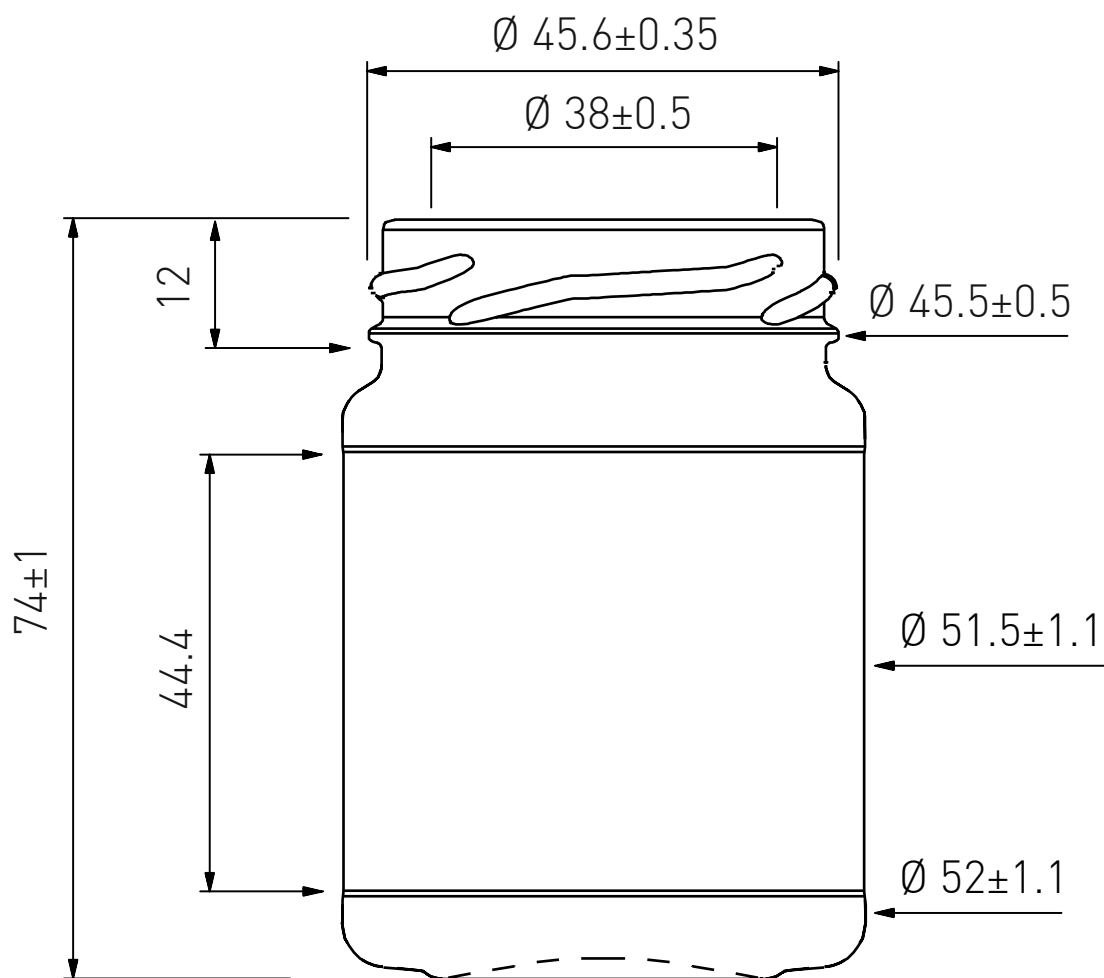

VERPACKUNGSGLAS 106 ML WEISS T048
POT 106 ML T048 BLANC
VASO 106 ML T048 BIANCO

Univerre
excellence in glass

www.univerre-prouva.ch